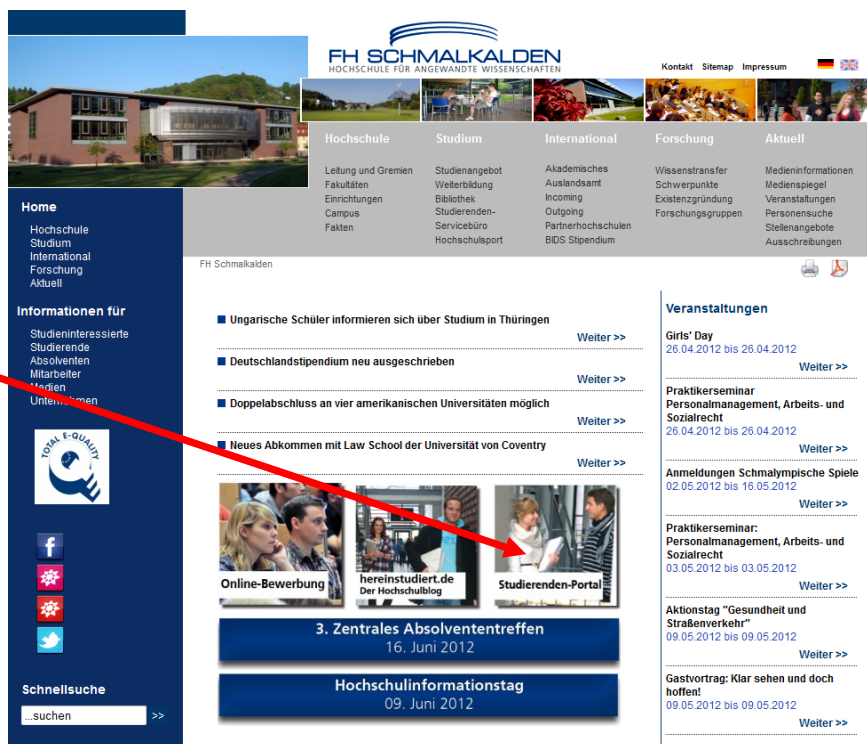

Manual: Applying for Exams ONLINE at the university portal especially for Incoming Bachelor Exchange Students

You'll find the online-portal at the welcome-page from our university

Link „Studierenden-Portal“
<http://www.fh-schmalkalden.de>

First click on the english flag.

Here you logon in with your FHS-ID and your password.

Choose “Administration of exams” – here you can register and deregister your exams.

My Functions
 Sie sind hier: [Startseite](#) > [My Functions](#)
 General administration
 Administration of study
 Administration of exams