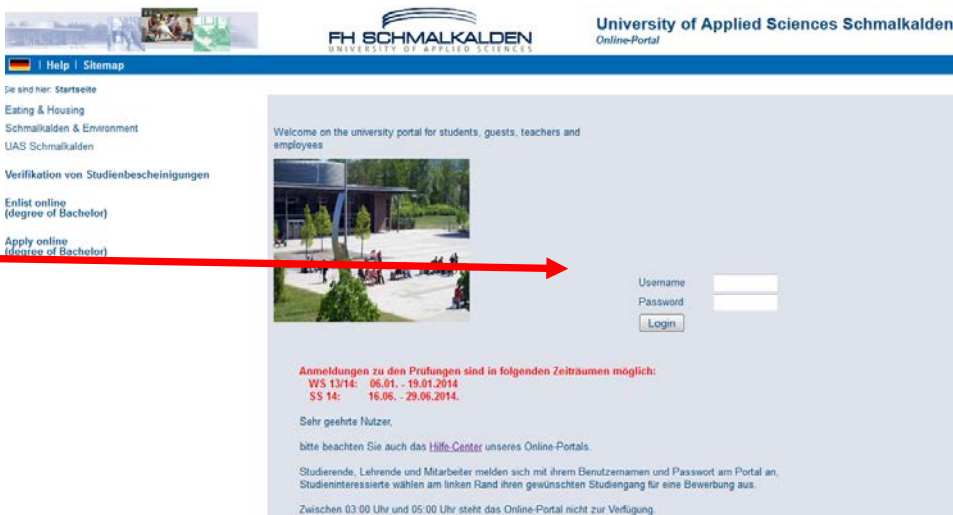

Manual: Applying for Exams ONLINE at the university portal especially for Incoming Bachelor Exchange Students

You'll find the online-portal at the welcome-page from our university

Link „Studierenden-Portal“
<http://www.fh-schmalkalden.de>

First click on the english flag.

Here you logon in with your FHS-ID and your password.

Choose “Administration of exams” – here you can register and deregister your exams.

My Functions
 Sie sind hier: [Startseite](#) > [My Functions](#)
 General administration
 Administration of study
 Administration of exams